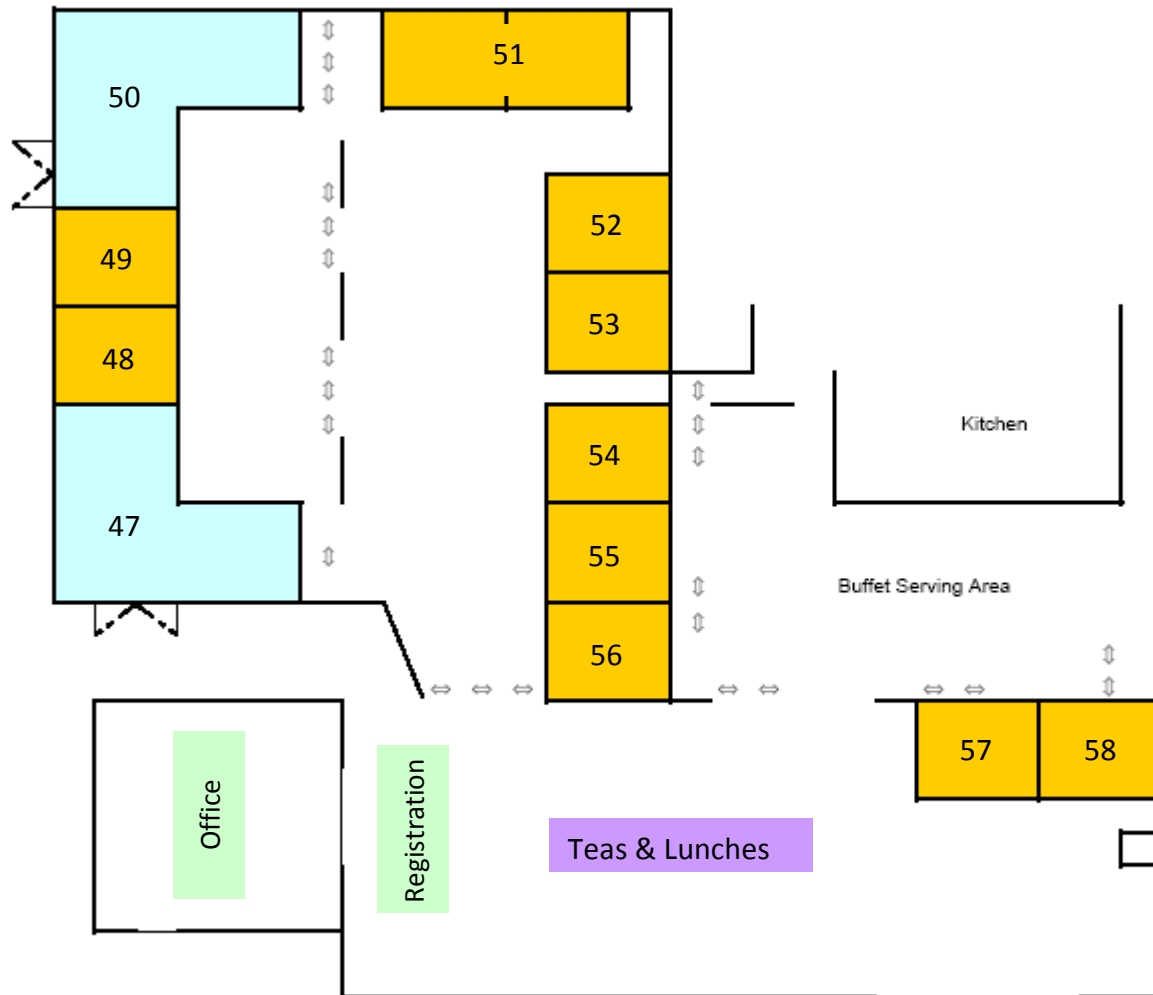

Turret Room & Zunckels Room – Provisional Subject to change

Key	
	Stands 3m x 3m
	Corner Stands
	Teas & Lunches
	Hospitality
	Fold-away partitions

Notes:
 Ceiling Height in Turret & Zunckels rooms - 2.75m.
 This floorplan is drawn to scale as far as possible, but neither the congress organiser nor CCSSA accept any responsibility for deviations that may occur on site